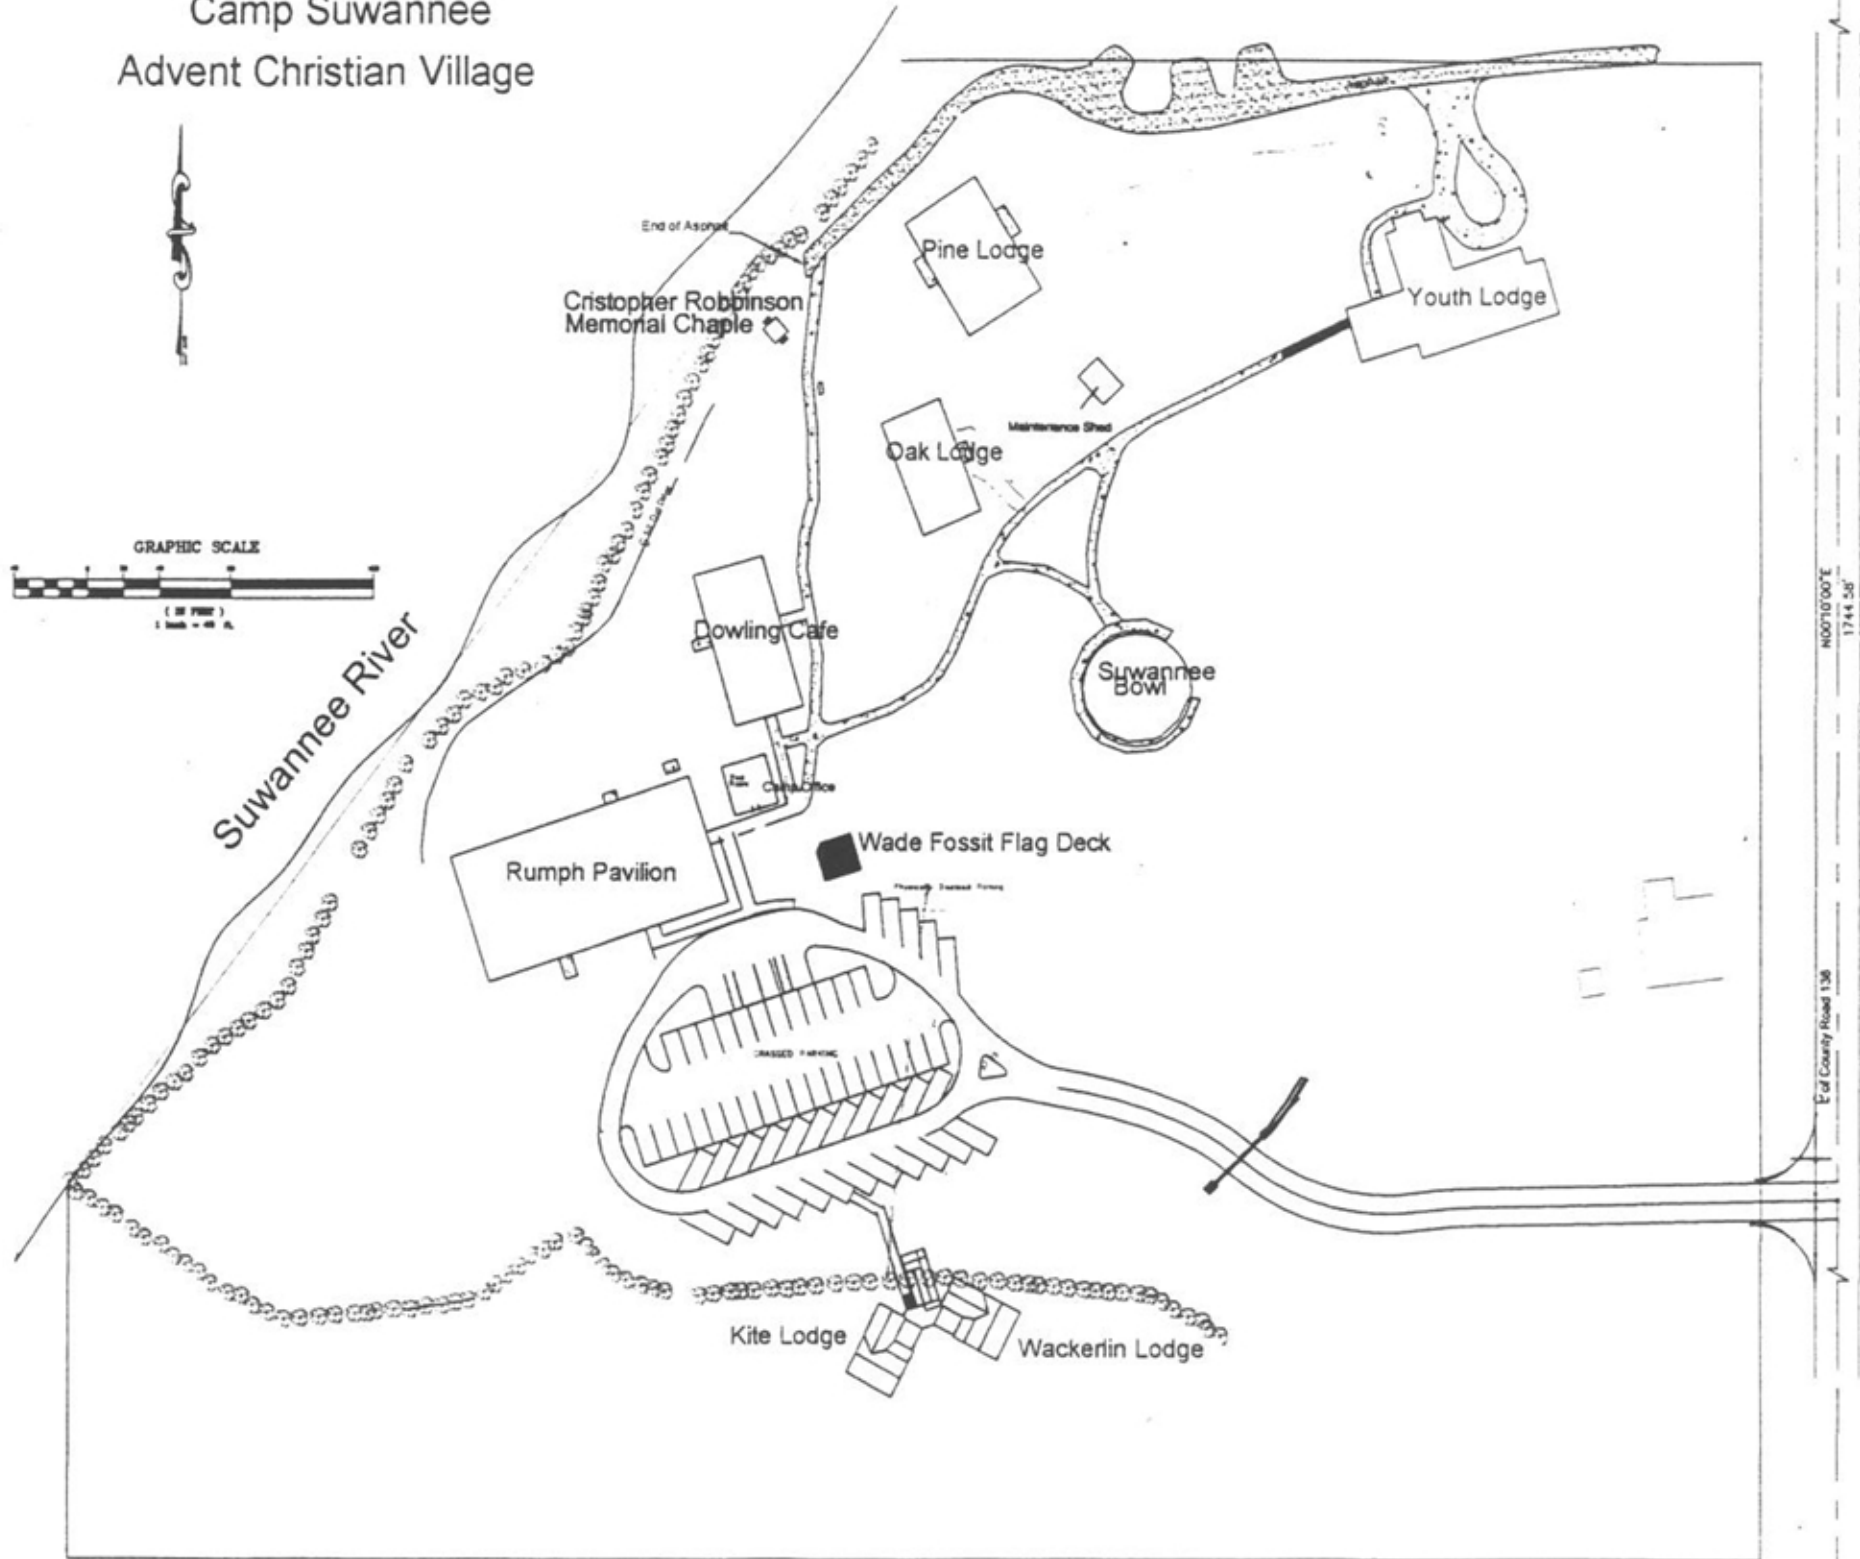

Camp Suwannee Advent Christian Village

N00710'00"E
1744.58'
E of County Road 136