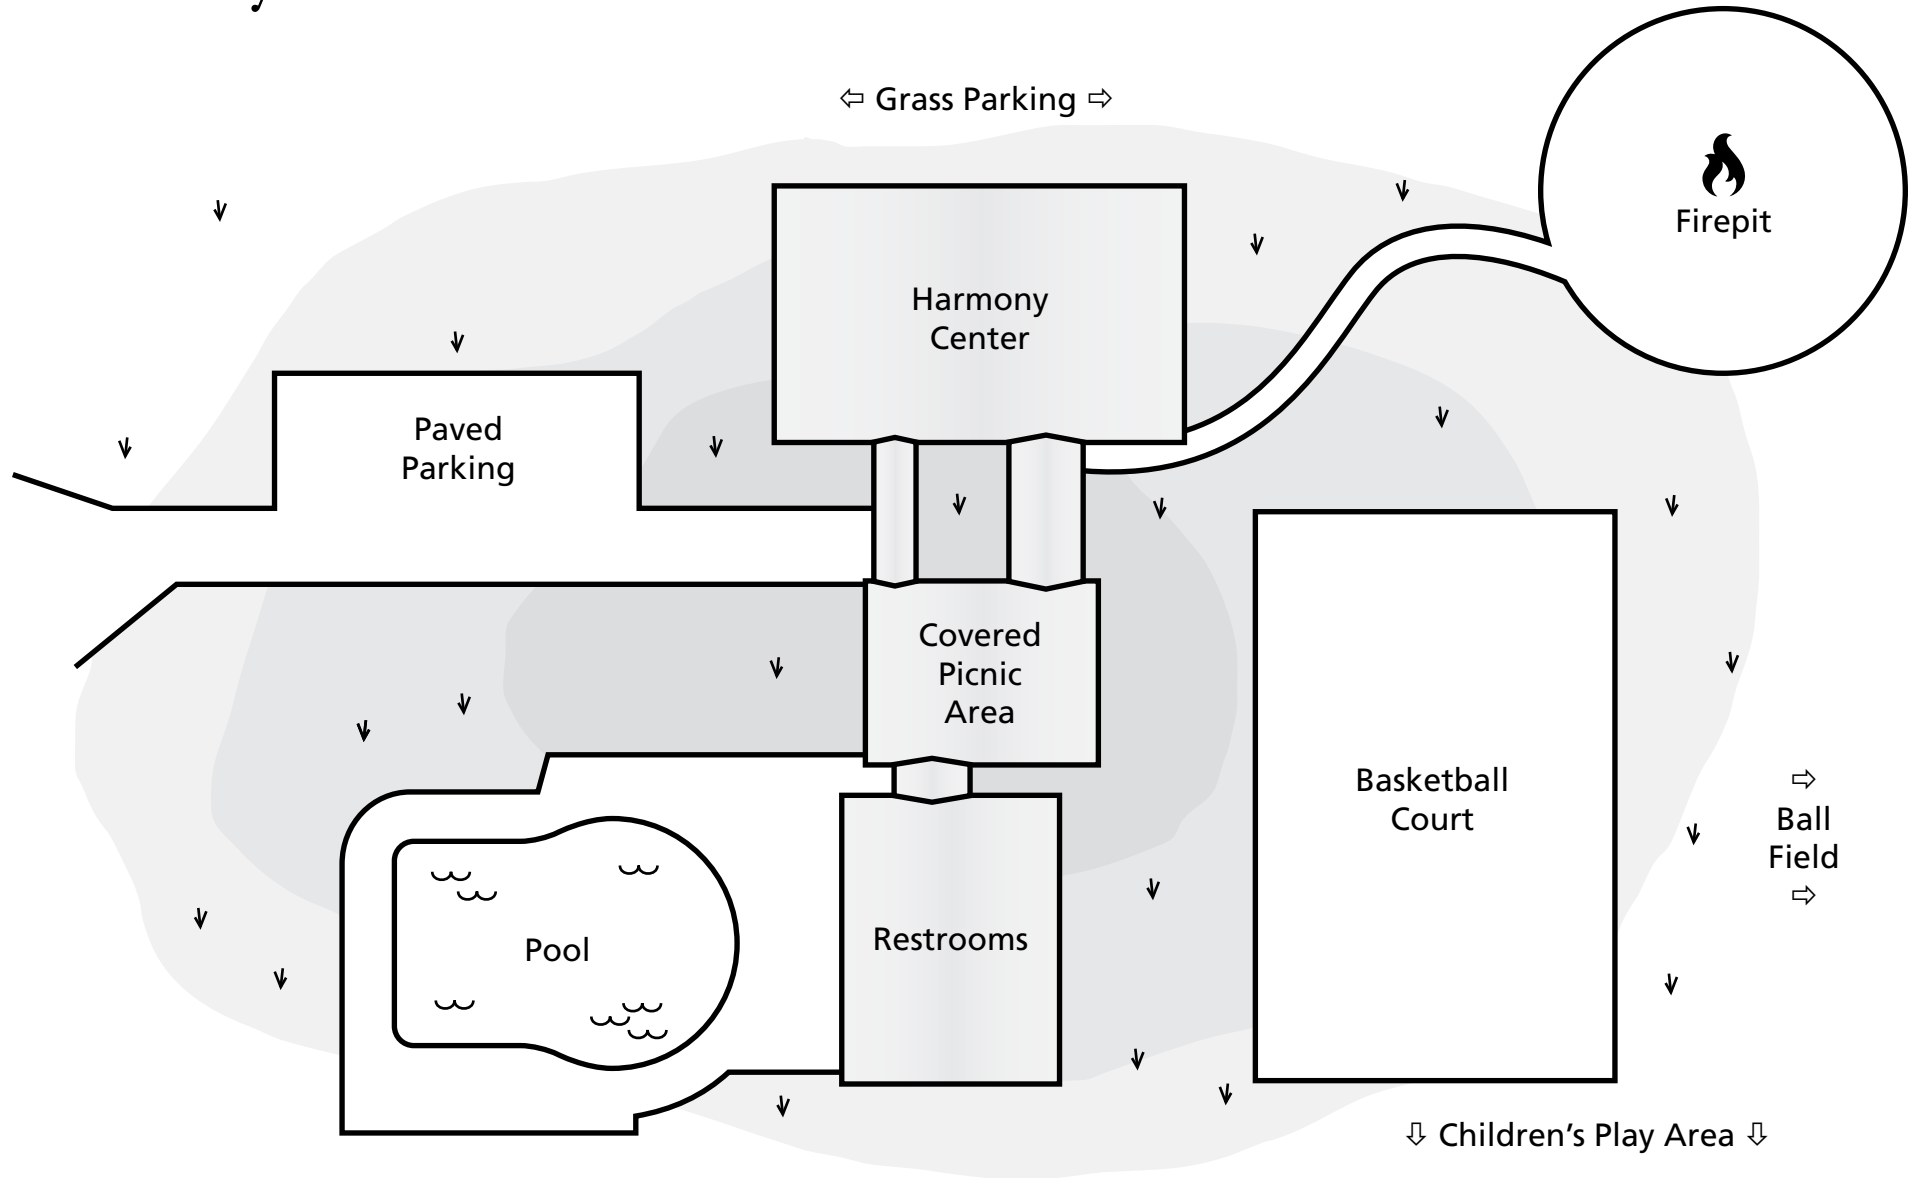

Visit us online at:
www.acvconference.net

Harmony Center Area

ADVENT CHRISTIAN VILLAGE
AT DOWLING PARK

The Conference & Retreat Center at Advent Christian Village
11057 Dowling Park Dr. • Dowling Park, FL 32060
PO Box 4320 • Dowling Park, FL 32064
(386) 658-5200 • 1-800-371-8381 • reservations@acvillage.net