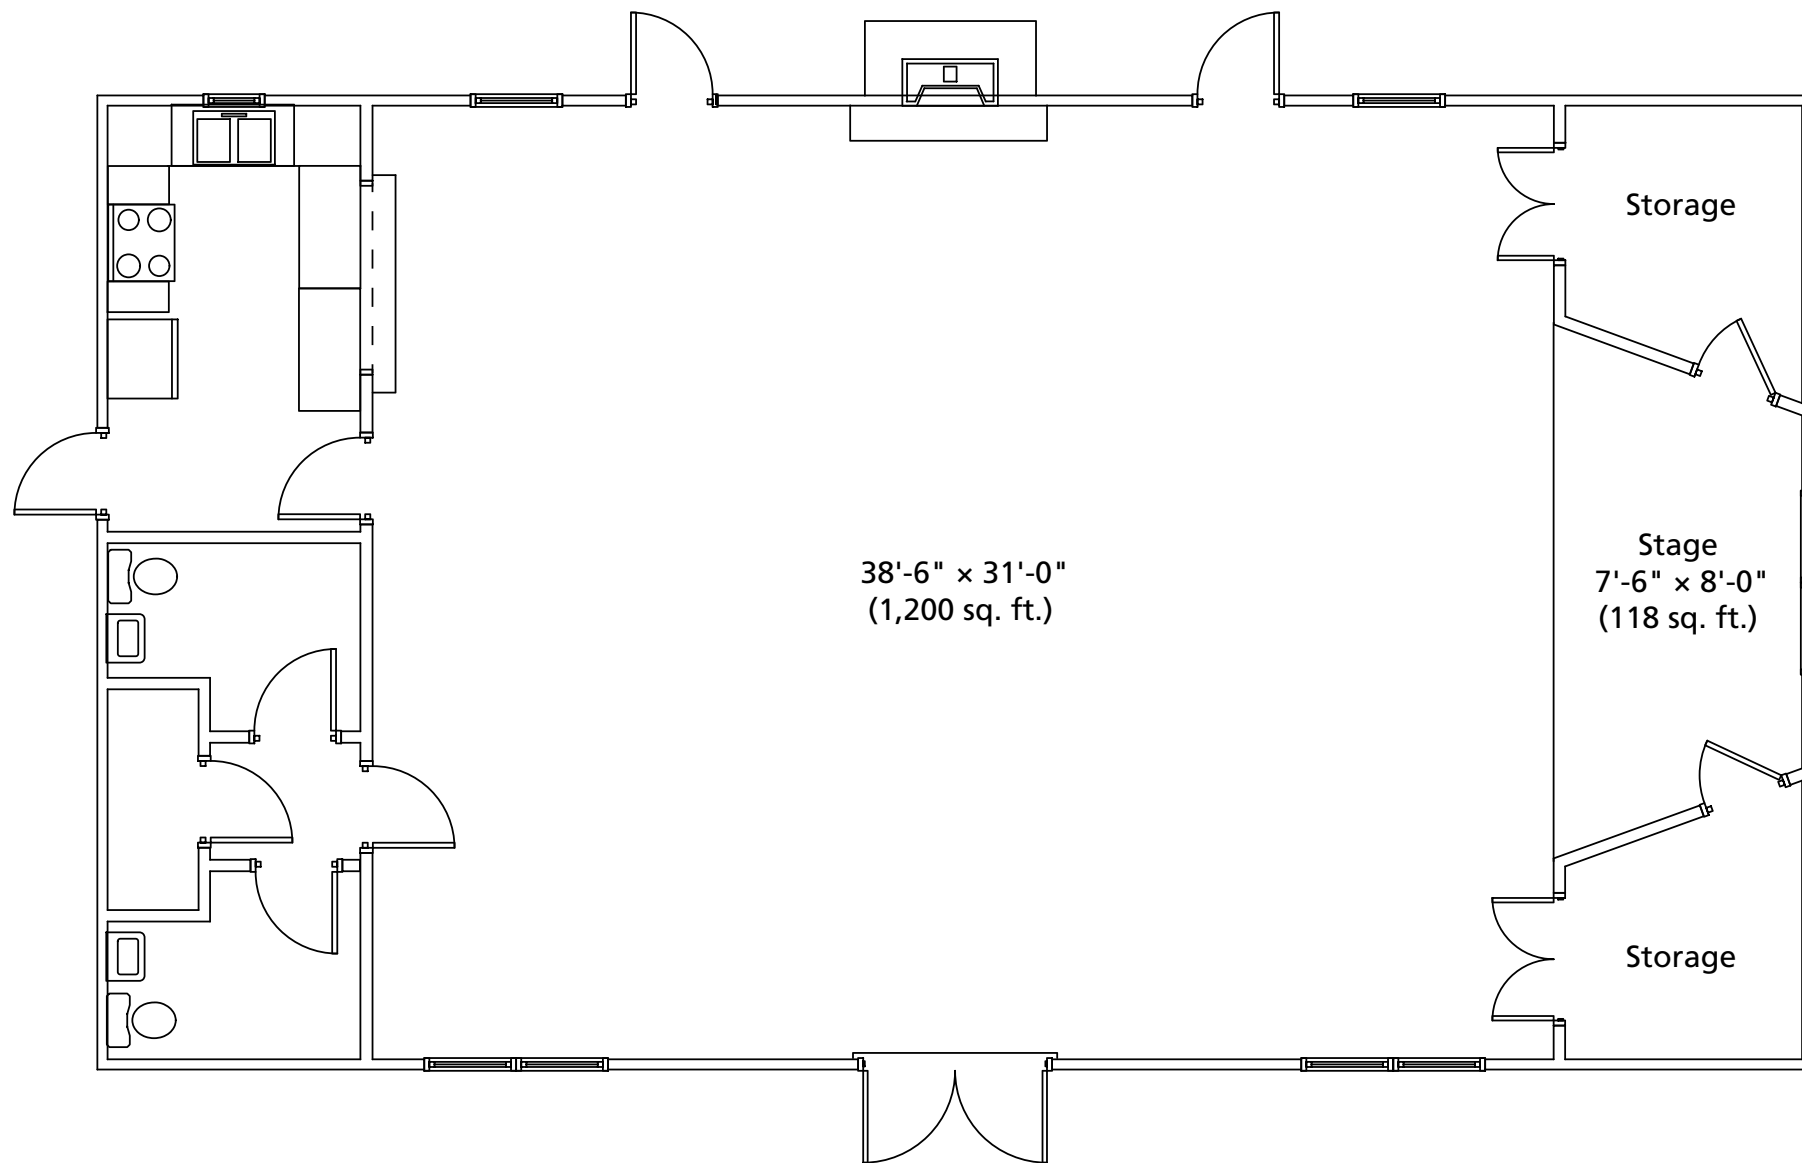

Harmony Center Main Building

ADVENT CHRISTIAN VILLAGE
AT DOWLING PARK

The Conference & Retreat Center at Advent Christian Village
11057 Dowling Park Dr. • Dowling Park, FL 32060
PO Box 4320 • Dowling Park, FL 32064
(386) 658-5200 • 1-800-371-8381 • reservations@acvillage.net

Visit us online at:
www.acvconference.net